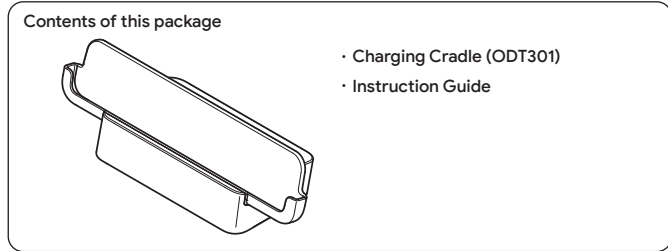

DESKTOP CHARGING CRADLE (ODT301) INSTRUCTION GUIDE

Thank you for purchasing this product.

Be sure to read this entire manual before use to ensure proper operation. Store this manual for future reference.

Specifications

Input :	DC5.4V,1.5A
Output :	DC5.4V,1.5A
Weight :	~ 280 g
Dimensions (H x W x D) :	3.07 x 10.4 x 3.75 in. 78 x 264 x 95.5 mm
Operating temperature :	5°C~35°C
Operating humidity :	35%~85%