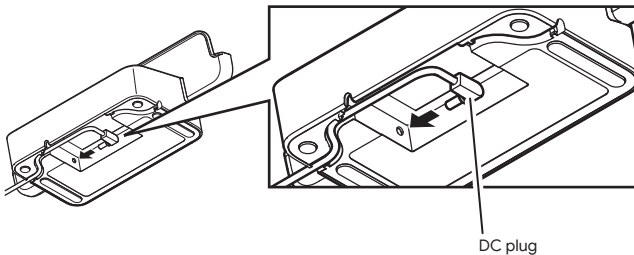

Using This Product

Connecting the AC adapter (SCP-54ADT) for charging:

- 1 Insert the AC adapter's DC plug into the DC In port on the bottom of the DESKTOP CHARGING CRADLE (ODT301)

- 2 Plug the AC adapter into an electrical outlet (100V to 240V AC)