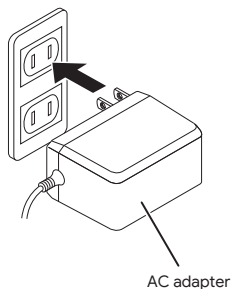

Using This Product

Connecting the AC adapter (SCP-54ADT) for charging:

- 1 Insert the AC adapter's DC plug into the DC In port on the bottom of the DESKTOP CHARGING CRADLE (ODT301)

- 2 Plug the AC adapter into an electrical outlet (100V to 240V AC)